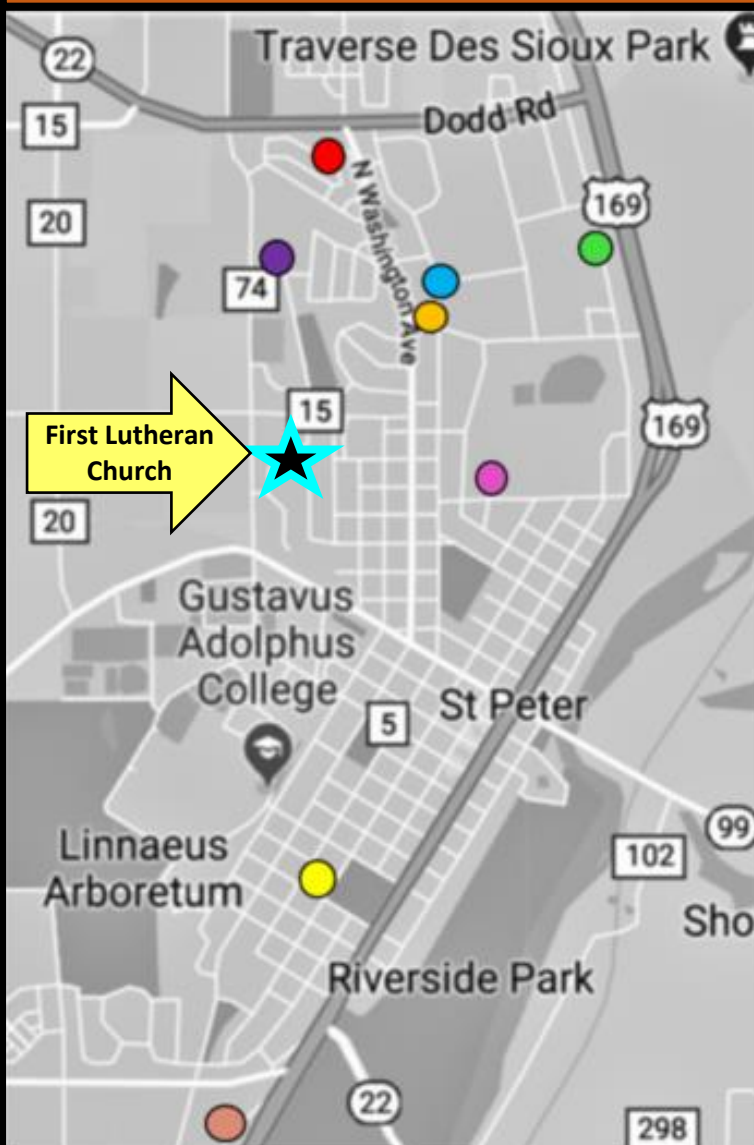

HEALTHY FOOD FOR YOUR FAMILY!

FRESH
produce
at no cost!

11 am-1 pm on...

- July 20th
- August 3rd
- August 17th
- September 7th
- September 21st
- October 5th

First Lutheran Church Parking Lot

1114 West Traverse Road, St Peter, MN

Please bring a container to put your produce in if possible.

Need a Ride?

A bus will pick up
at these locations
in St Peter
between 10:40 am
and 12:45 pm.

- Summit
- Sunrise Meadows
- Maplewood
- Ell-Mar
- Green Valley
- Fairview
- Parkview
- Marway

No need
to call
the bus
service for
a ride!

★ Distribution
Site